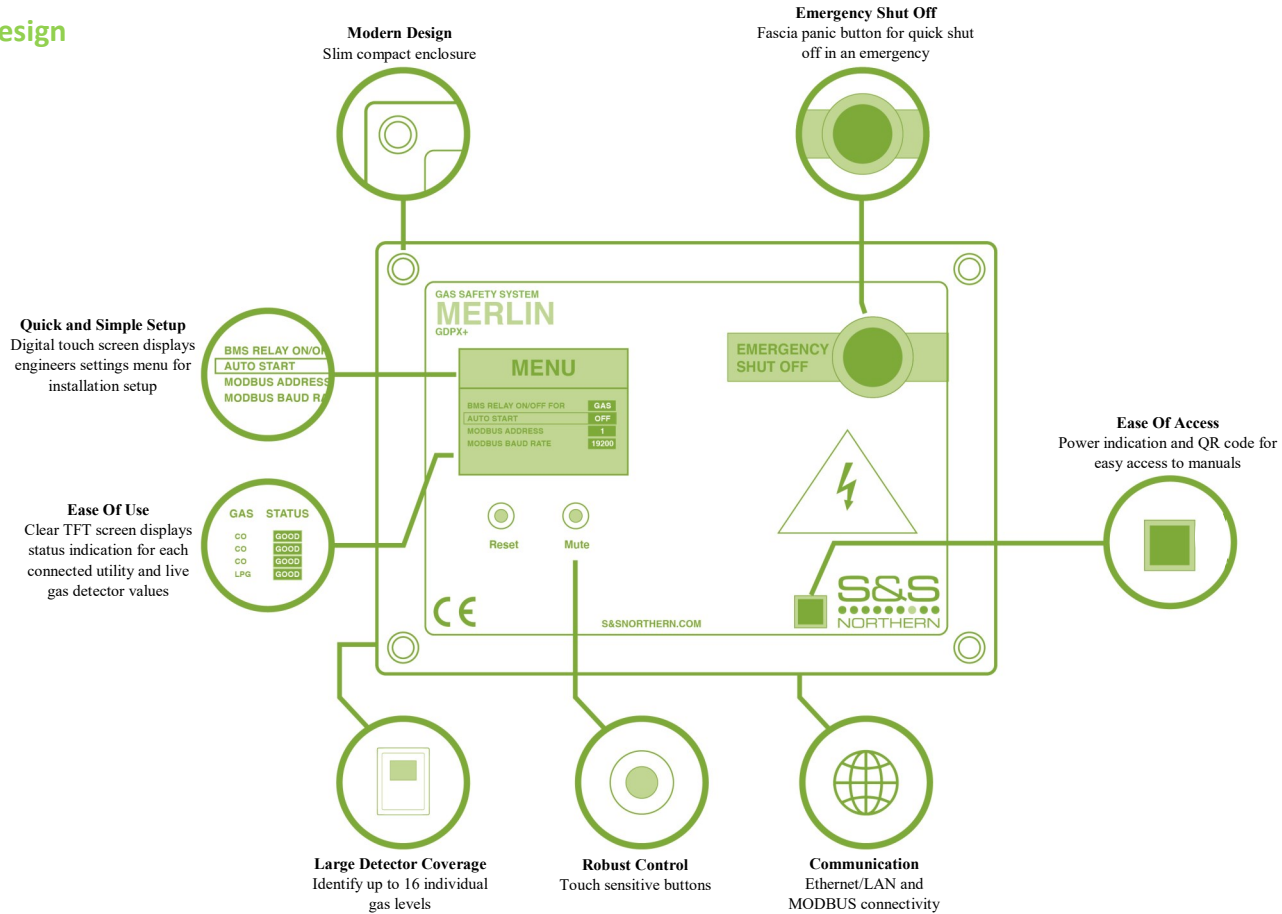

Boiler Room Safety Solution

Automatic Gas Shutdown Incorporating Gas Detection

Add more than just ON/OFF control in your Boiler Room design

Incredibly Easy to Use & Install

- ✓ Digital touch screen for user & engineer use
- ✓ Industrial Grade Polycarbonate material to withstand daily use
- ✓ Ethernet/LAN & MODBUS connectivity to signal live gas levels & system status

Identify Up To 16 Individual Gas Levels & Zones

Detector Alarm ID: 9					MUTE
ZONE 3					
ID	Serial Number	Gas	Status	Value	
9	123456789103	CO	SERVICE	82 ppm	
10	123456789103	H	GOOD	0.4 LEL%	
11	123456789103	CO	Pre-Alarm	47 ppm	
12				---X---	

Main Z1 Z2 Z3 Z4 D S&S Northern

The Merlin GDPX+ has the ability to identify up to 16 individual gas levels and in which monitoring zone the detector is located.

If there is a gas leak, the GDPX+ provides a visual indication of the live gas levels, which gas type is in alarm and the zone where the detector is located, before an engineer proceeds to investigate the fault.