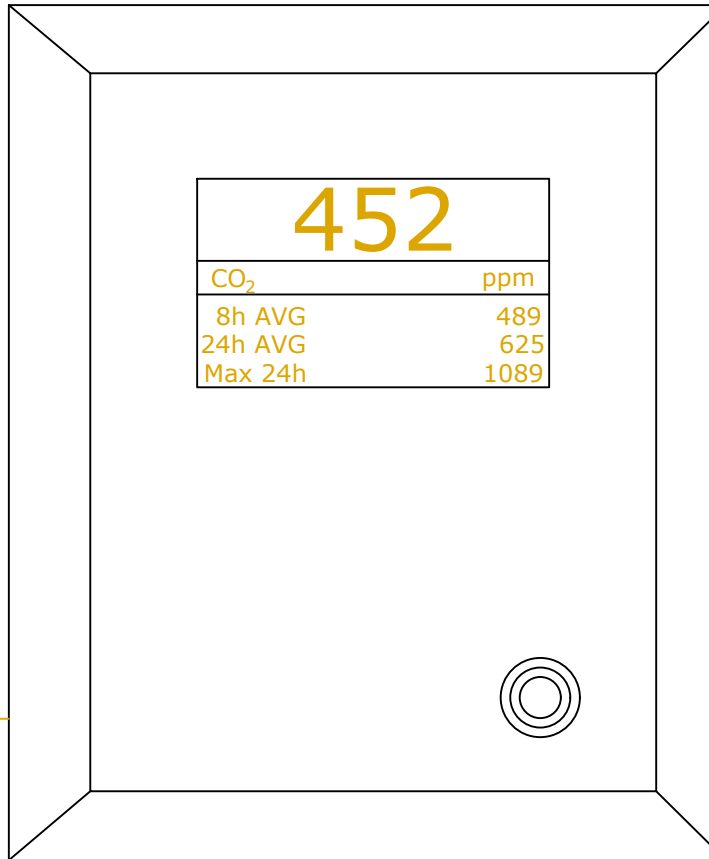

240V AC SUPPLY

MERLIN CO2 AVG TFT DETECTOR

Drawn by:

Drawing Number:

Date:

Checked by:

Scale: