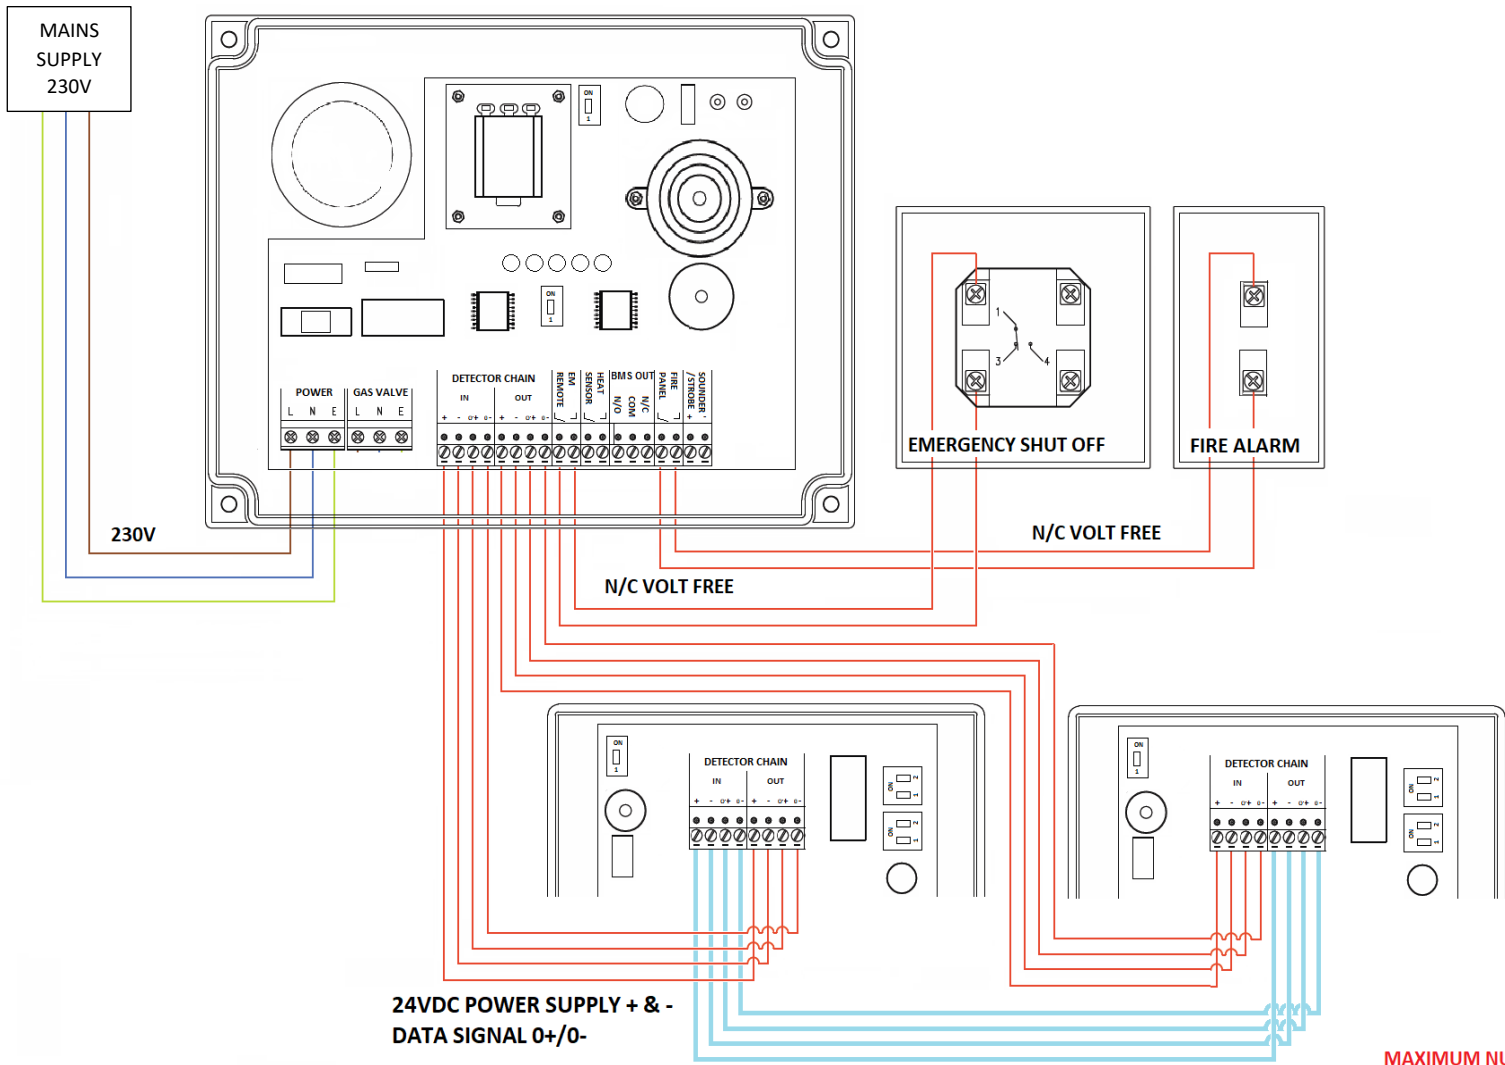

GDP2X GAS DETECTION SYSTEM WITHOUT UTILITY ISOLATION WIRING DIAGRAM

- MAINS SUPPLY 230V
- NEUTRAL
- EARTH
- LOW VOLTAGE

Client	
Job Title	
Drawing Title	

Notes

All discrepancies between information shown on the drawing and information in the specification to be referred to S&S Northern Ltd prior to proceeding.