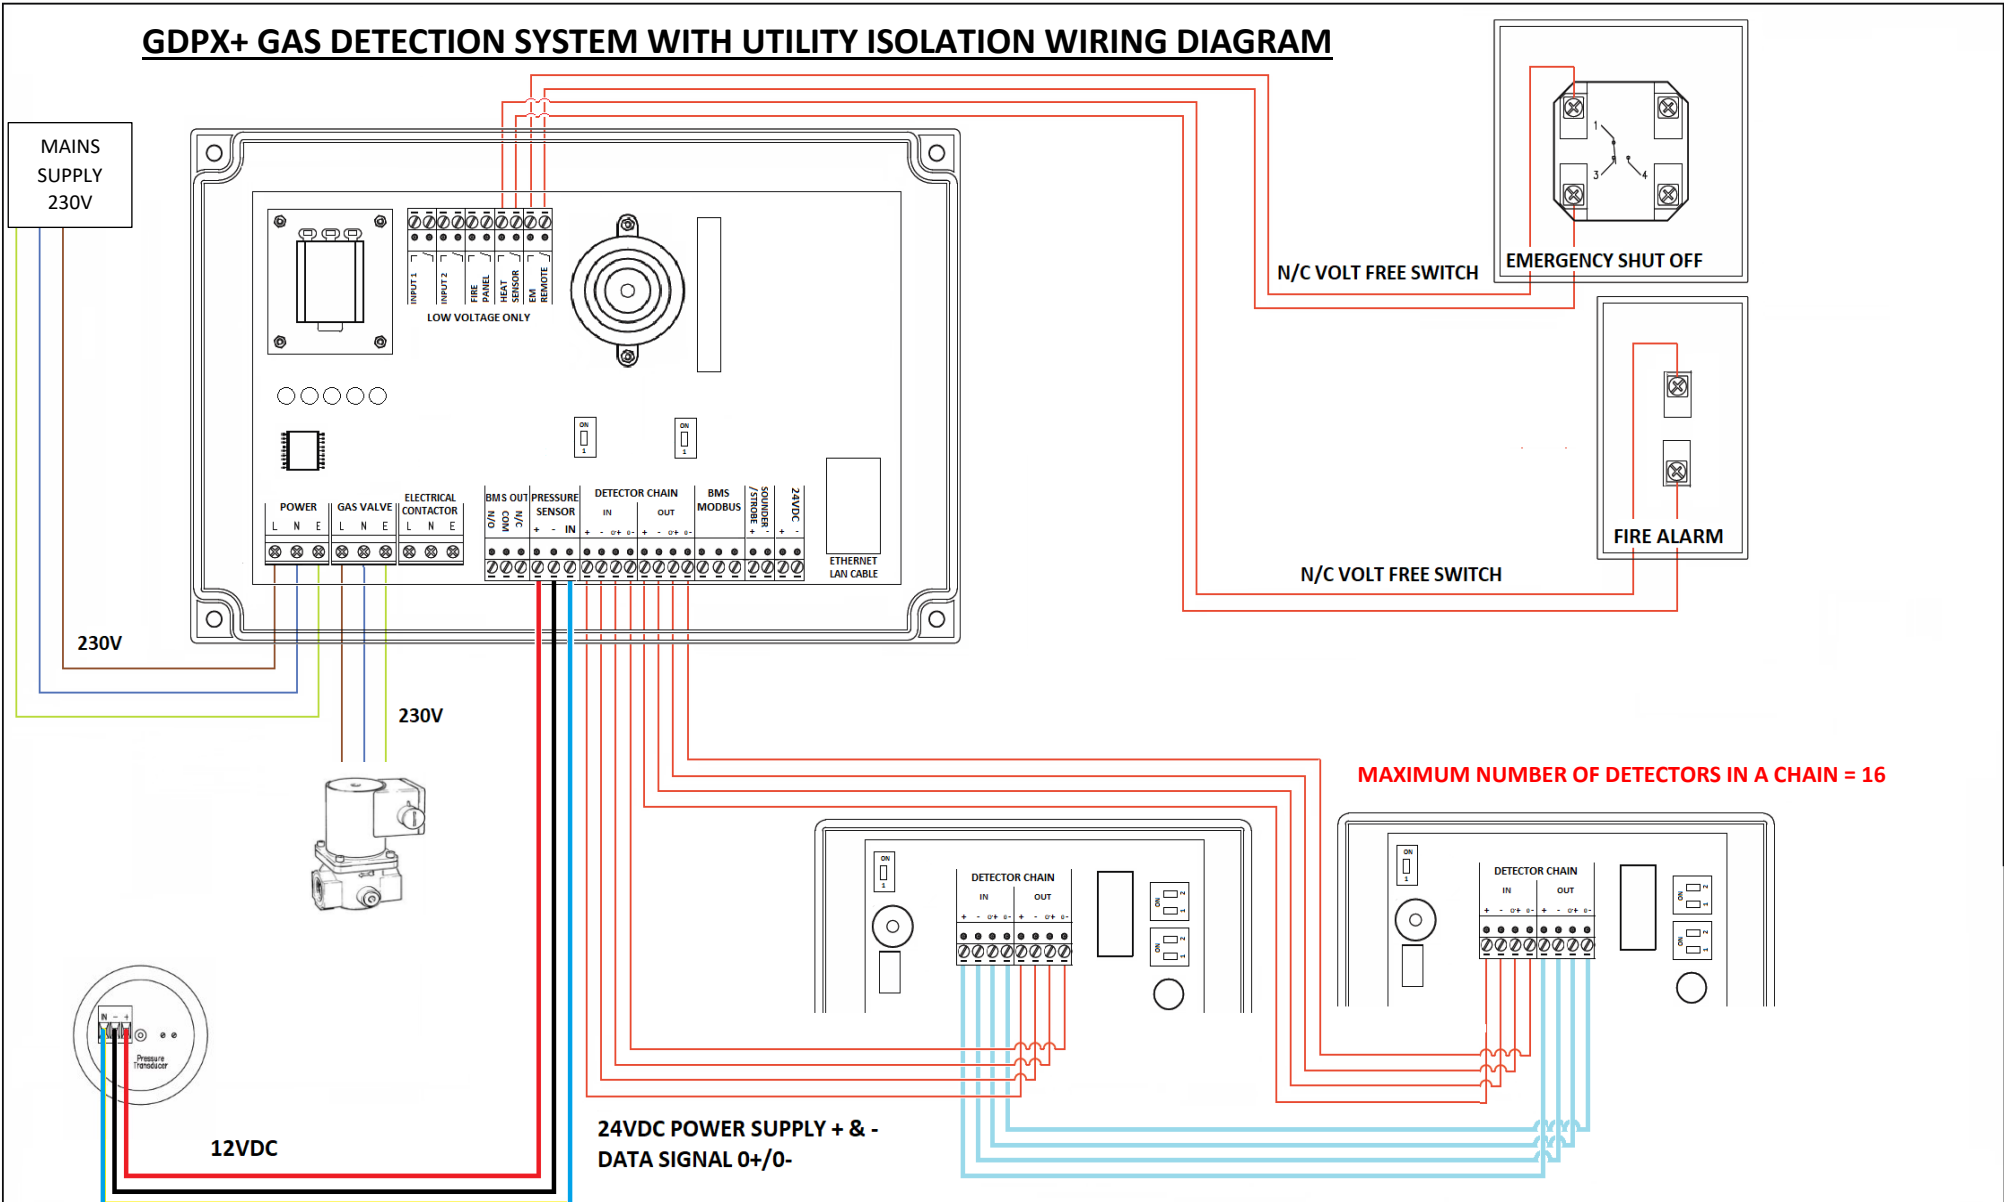

GDPX+ GAS DETECTION SYSTEM WITH UTILITY ISOLATION WIRING DIAGRAM

- MAINS SUPPLY 230V
- NEUTRAL
- EARTH
- LOW VOLTAGE

Client	
Job Title	
Drawing Title	

Notes

All discrepancies between information shown on the drawing and information in the specification to be referred to S&S Northern Ltd prior to proceeding.