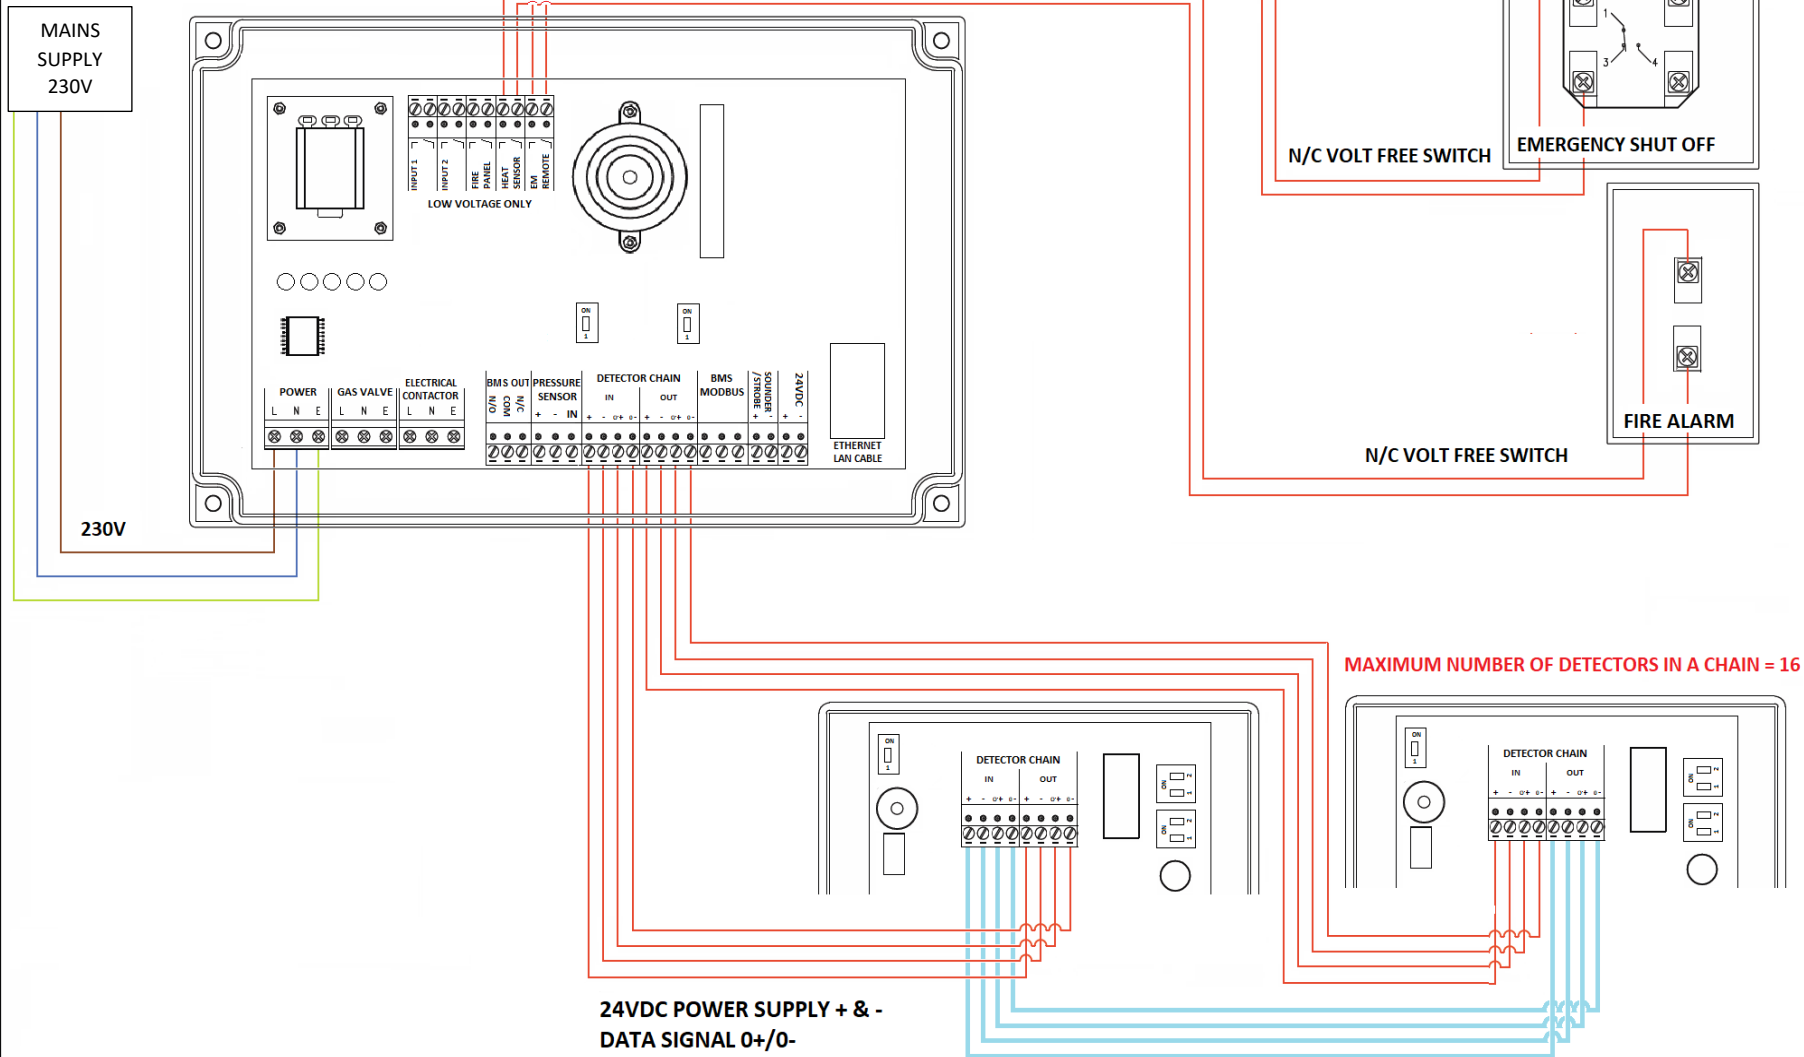

GDPX+ GAS DETECTION SYSTEM WITHOUT UTILITY ISOLATION WIRING DIAGRAM

- MAINS SUPPLY 230V
- NEUTRAL
- EARTH
- LOW VOLTAGE

Client	
Job Title	
Drawing Title	

Notes

All discrepancies between information shown on the drawing and information in the specification to be referred to S&S Northern Ltd prior to proceeding.